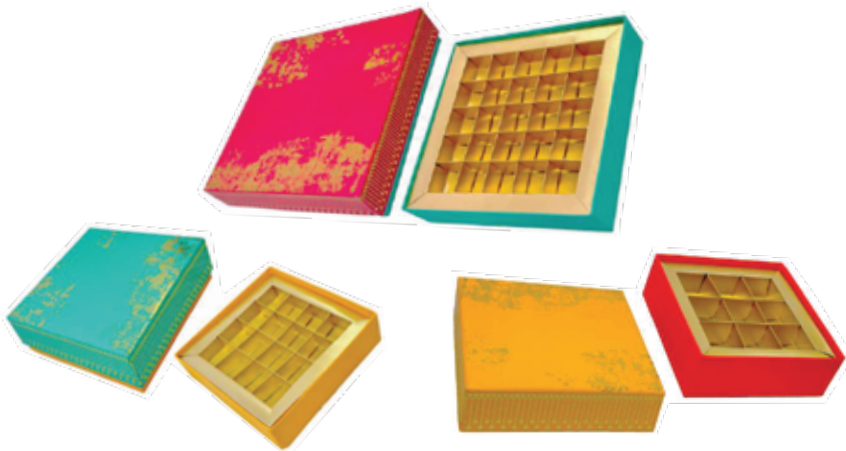

NEW PEACOCK TRAY

Code	Size	Rate Per Box	Packing
HB 47	Small	160/-	10 pcs
HB 48	Medium	170/-	10 pcs
HB 49	Large	190/-	10 pcs
* Small Size: 12.00" x 8.00" x 2.50"			
* Medium Size: 13.50" x 9.50" x 2.50"			
* Large Size: 15.00" x 11.00" x 2.50"			

DIAMOND MIX HAMPER BOX

Code	Design	Size	Rate Per Box	Packing
HB 03	Brown	Small	115/-	20 pcs
HB 04	Purple	Big	135/-	20 pcs
Mithai / Dryfruit				
* Small Size: 8.50" x 8.50" x 1.50"				
* Big Size: 12" x 8.25" x 1.50"				

LUXE CHOCOLATE BOX

Code	Design	Pc's	Rate Per Box	Packing
HB 15	Blue	9	155/-	20 pcs
HB 16	Red	16	185/-	20 pcs
HB 17	Orange	25	225/-	20 pcs
* Small Size: 6.75" x 6.75" x 2.25"				
* Medium Size: 8.50" x 8.50" x 2.25"				
* Large Size: 10.50" x 10.50" x 2.25"				

LUXE GRUNCH BOX

Code	Design	Pc's	Rate Per Box	Packing
HB 18	Yellow	9	155/-	20 pcs
HB 19	Blue	16	185/-	20 pcs
HB 20	Red	25	225/-	20 pcs
* Small Size: 6.75" x 6.75" x 2.25"				
* Medium Size: 8.50" x 8.50" x 2.25"				
* Large Size: 10.50" x 10.50" x 2.25"				