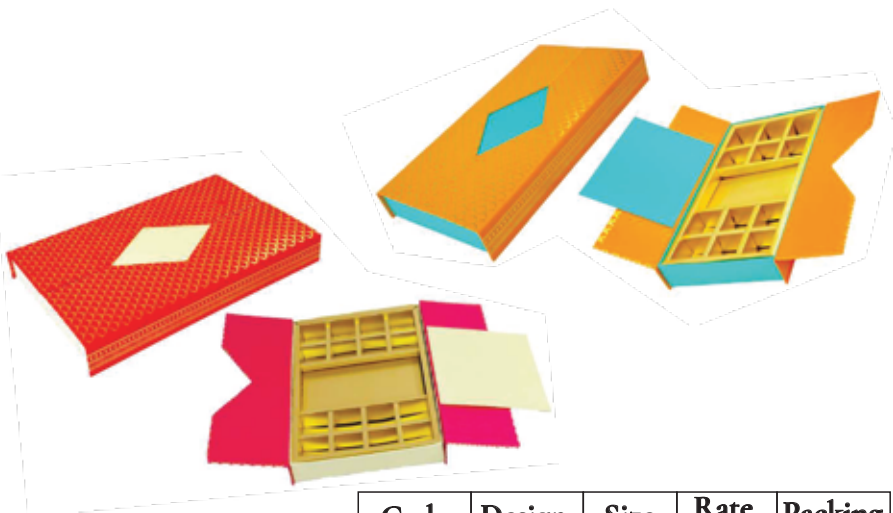

2 DOOR MIX HAMPER BOX

Code	Design	Size	Rate Per Box	Packing
HB 39	Orange	Small	190/-	20 pcs
HB 40	Red	Big	210/-	20 pcs
Mithai / Dryfruit				
* Small Size: 12.50" x 7" x 1.5"				
* Big Size: 13" x 8.75" x 1.5"