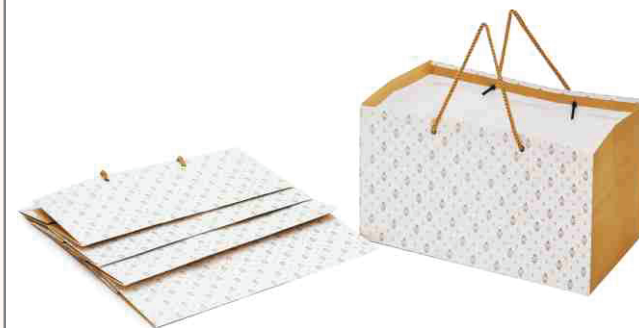

Golden Floral Print Paper Bag

Size : 13 x 8.5 x 6" Inches

PB-PR11