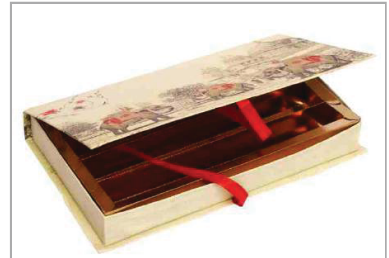

 **greenhandle.in**
Everyhting in Packaging

Happy
Diwali

May the joy and light of this beautiful holiday
brighten your life, today and always.

DIWALI SWEET BOX

Flap box

1 Kg Elephant Print Premium File Sweet Box

Size : 1 Kg- 12.75" x 7.5" x 1.75"
Material : Box Made with Food Grade High Quality Star Board, Eco Friendly Material, BPA Free Plastic Tray, for long term use.

1 kg : • 13 Tray Option available

1 kg : SB-PFL03

1 Kg, 500 Gm Golden Jaal Premium File Box

Size : 1 Kg- 12.75" x 7.5" x 1.75" • 500 Gm- 9.25" x 6.25" x 1.75"
Material : Box Made with Food Grade High Quality Star Board, Eco Friendly Material, BPA Free Plastic Tray, for long term use.