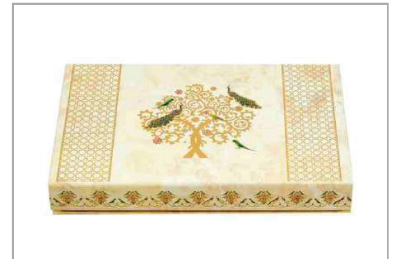

500 Gm : SB-PFL06

1 Kg & 500 Gm Beige Peacock Premium File Box

Size : 1 Kg- 12.75" x 7.5" x 1.75" • 500 Gm- 9.25" x 6.25" x 1.75"

Material : Box Made with Food Grade High Quality Star Board, Eco Friendly Material, BPA Free Plastic Tray, for long term use.

1 kg : • 13 Tray Option available

500 Gms : • 4 Tray Option Available

1 Kg : SB-PFL07

500 Gm : SB-PFL08

1 Kg Peacock Print Magnetic File Sweet Box

Size : 1 Kg- 12.75" x 8.25" x 1.75"
Tray : 4 Line Premium
Material : Box Made with Food Grade High Quality Star Board, Eco Friendly Material, BPA Free Plastic Tray, for long term use.

1 kg : SB-MF01

1 Kg Brown Foil Magnetic File Box

Size : 1 Kg- 12.75" x 8.25" x 1.75" • 500 Gms- 9.75" x 7" x 1.75"
Tray : 4 Line Premium
Material : Box Made with Food Grade High Quality Star Board, Eco Friendly Material, BPA Free Plastic Tray, for long term use.