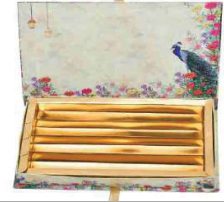

1 kg : • 13 Tray Option available