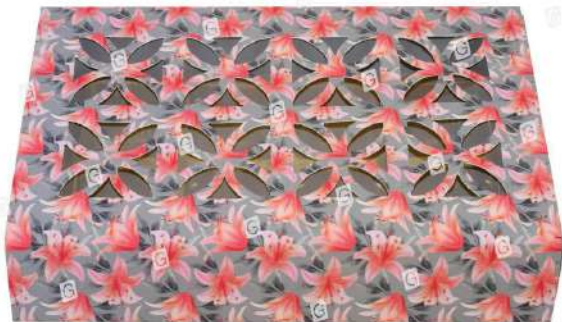

Window Cut 8 Pcs Chocolate Box

Size : 8.5 x 4.75 x 1.5", after folding.

Material : Designer Printed, Matt Laminated With Food Grade
300gsm SBS Paper Sheet.