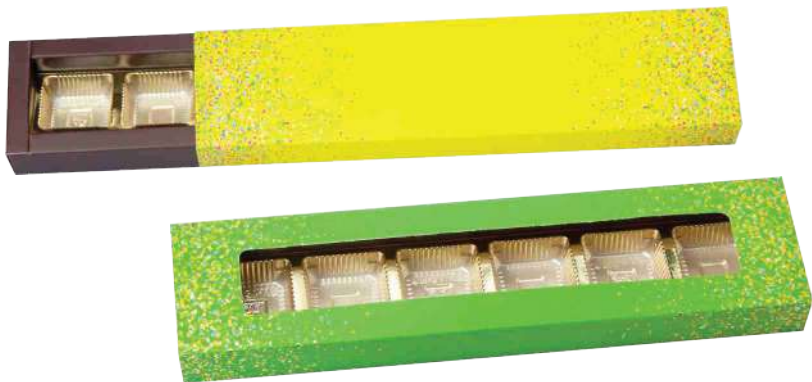

SLIDER CHOCOLATE 6 PC BO

Code	Design	Pcs	
CB 17	Yellow (C)	06	
CB 18	Green (W)	06