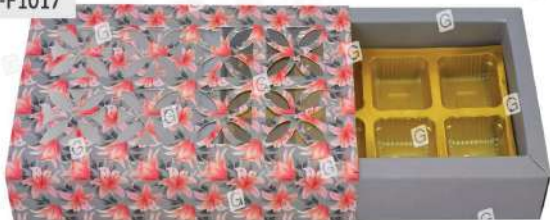

## Window Cut 5 Pcs Folding Chocolate Box

Size : 10 x 3 x 1.5" after folding.

Material : Flowers Print, Matt Laminated With Food Grade  
280gsm SBS Paper Sheet.

GNX-F1011

# Window Cut 5 Pcs Folding Chocolate Box

Size : 10 x 3 x 1.5", after folding.

Material : Matt Laminated With Food Grade 280gsm SBS  
Paper Sheet Traditional Print.

GNX-F1012

## Window Cut 8 Pcs Chocolate Box

Size : 8.5 x 4.75 x 1.5", after folding.

Material : Designer Printed, Matt Laminated With Food Grade  
300gsm SBS Paper Sheet.

GNX-F1016

## Window Cut 8 Pcs Chocolate Box

Size : 8.5 x 4.75 x 1.5", after folding.

Material : Designer Printed, Matt Laminated With Food Grade  
300gsm SBS Paper Sheet.

GNX-F1017