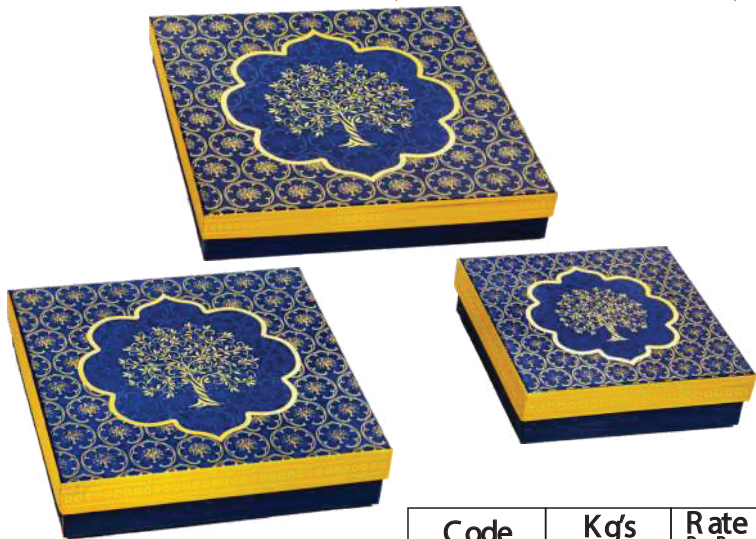

VATIKA (WINDOW)

Code	Kg's	Rate Per Box	Packing
MB 22	1/4 kg	57/-	30 pcs
MB 23	1/2 kg	82/-	20 pcs
MB 24	1 kg	95/-	20 pcs
* 2 line Rectangle tray in 1/4 kg Box			

VANAM (COVERED)

Code	Kg's	Rate Per Box	Packing
MB 104	1/4 kg	57/-	30 pcs
MB 105	1/2 kg	78/-	20 pcs
MB 106	1 kg	99/-	20 pcs
* 3 line Square tray in ¼ kg Box			
* 5 line Square tray in 1 kg Box			