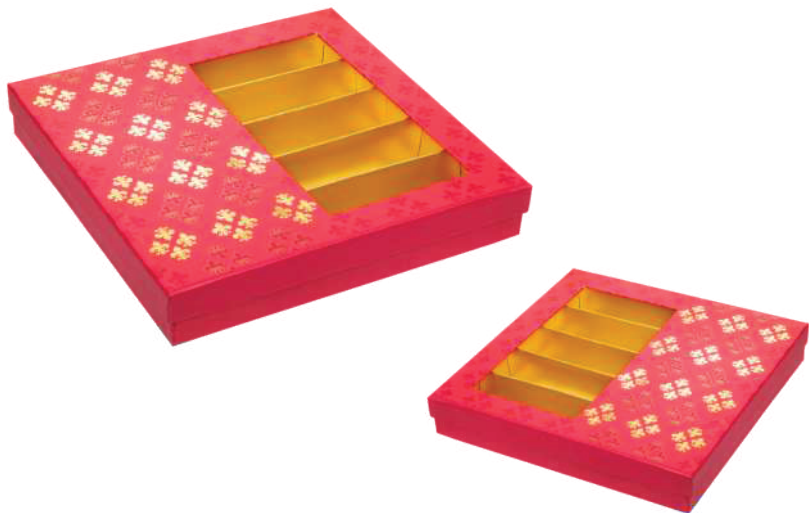

TREE OF LIFE (WINDOW)

Code	Kg	Rate Per Box	Packing
MB 33	1/2 Kg	80/-	20 pcs
MB 34	1 Kg	105/-	20 pcs
* 5 line tray in 1 kg box