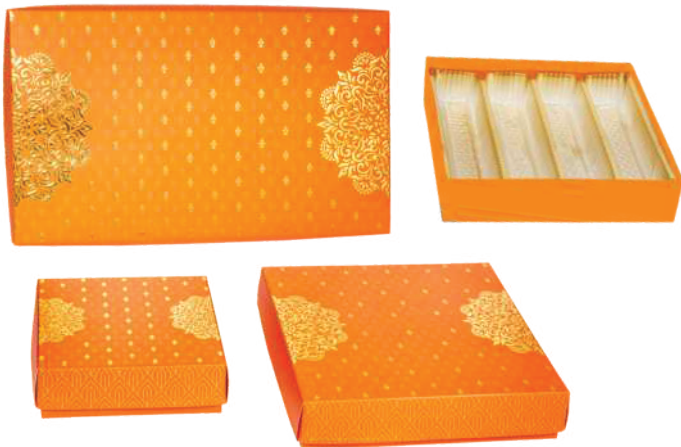

CORAL (COVERED) FLAT (FOLDING BOX)

Code	Kg	Rate Per Box	Packing
MB 83	1/4 kg	49/-	100 pcs
MB 84	1/2 kg	38/-	100 pcs
MB 85	1 kg	50/-	100 pcs
* 3 line Square tray in 1/4 kg box