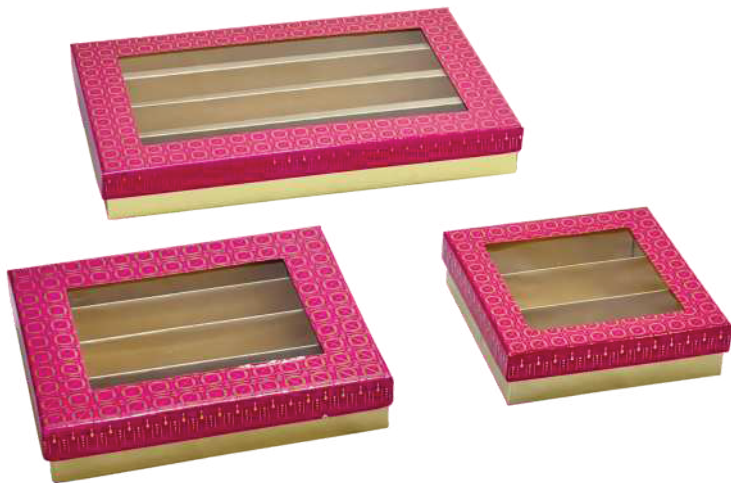

ELEGANT (WINDOW)

Code	Kg's	Rate Per Box	Packing
MB 112	1/4 kg	61/-	30 pcs
MB 113	1/2 kg	87/-	20 pcs
MB 114	1 kg	105/-	20 pcs
* 3 line Square tray in 1/4 kg Box			

TUSCAN (WINDOW)

Code	Kg's	Rate Per Box	Packing
MB 71	1/4 kg	61/-	30 pcs
MB 72	1/2 kg	87/-	20 pcs
MB 73	1 kg	105/-	20 pcs
* 3 line tray in 1/4 kg box			